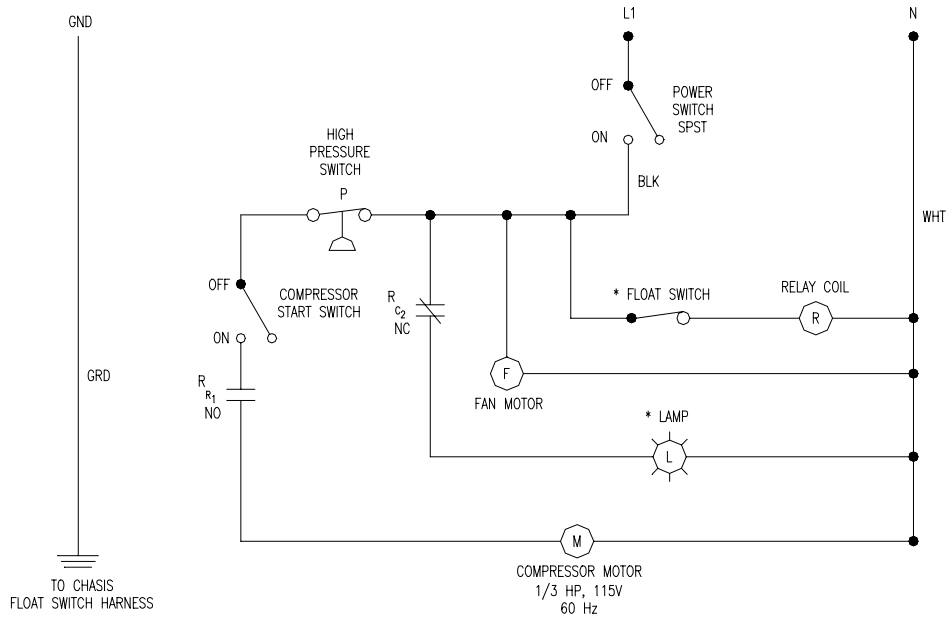

WIRING DIAGRAM – LV2000/2001 – 115V, 60 Hz

* FLOAT SWITCH ON LV2001 ONLY
 * LAMP SWITCH ON LV2001 ONLY

LV-2000/2001 PIPING DIAGRAM PUMPOUT

LV-2000/2001 PIPING DIAGRAM RECOVERY

SPARE PARTS LIST - MODEL LV2000/2001