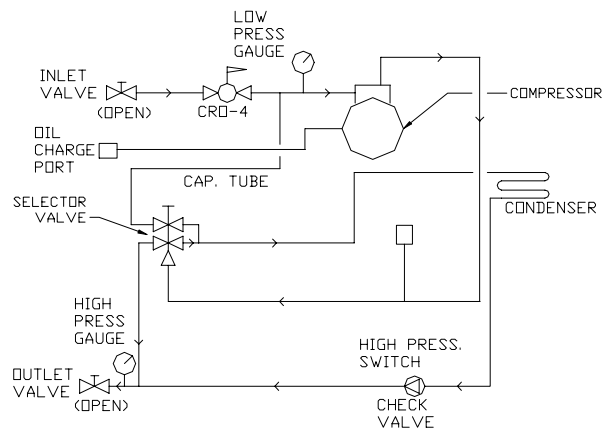

WIRING DIAGRAM – LV2000/2001 – 115V, 60 Hz

* FLOAT SWITCH ON LV2001 ONLY
 * LAMP SWITCH ON LV2001 ONLY

LV-2000/2001 PIPING DIAGRAM PUMPOUT

LV-2000/2001 PIPING DIAGRAM RECOVERY

SPARE PARTS LIST - MODEL LV2000/2001