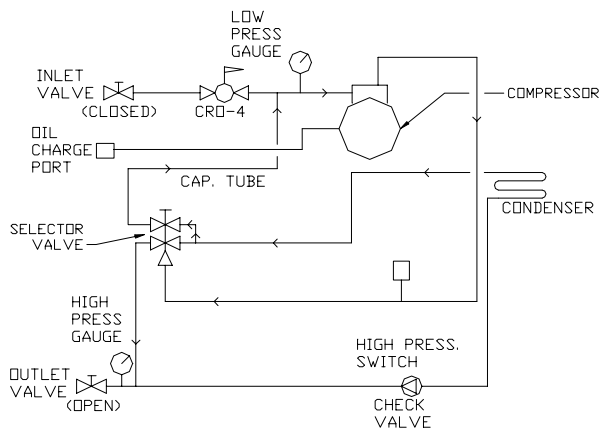

WIRING DIAGRAM – LV2000/2001 – 115V, 60 Hz

* FLOAT SWITCH ON LV2001 ONLY
 * LAMP SWITCH ON LV2001 ONLY

LV-2000/2001 PIPING DIAGRAM PUMPOUT

LV-2000/2001 PIPING DIAGRAM RECOVERY

SPARE PARTS LIST - MODEL LV2000/2001